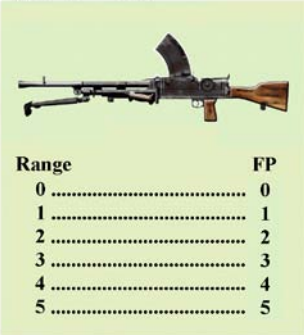

#1 BELLIN CCV: 5/5 SL
Pistol X6

MORALE: 5 PT: 42 KIA: 8

#1 BELLIN

PANIC: 4 CCV: 1/1 KIA: 9
ROUT: OR RNC > 5
Reduced Hand Capacity

#2 RAMPAZZO CCV: 7/4 ASL
Machine Pistol X6

MORALE: 4 PT: 33 KIA: 8

#2 RAMPAZZO

PANIC: 3 CCV: 3/0 KIA: 9
ROUT: OR RNC > 4
Reduced Hand Capacity if SL

#3 GUIDI CCV: 4/3
Light Machine Gun X5-6

MORALE: 3 PT: 50 KIA: 8

#3 GUIDI

PANIC: 2 CCV: 0/-1 KIA: 9
ROUT: OR RNC > 3

#4 RONCHIN CCV: 8/3
Bolt Action Rifle X6

MORALE: 3 PT: 9 KIA: 8

#4 RONCHIN

PANIC: 2 CCV: 4/-1 KIA: 9
ROUT: OR RNC > 3