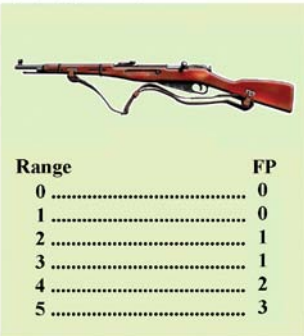

PANIC: 3 CCV: 3/0 KIA: 9
ROUT: OR RNC > 4
Reduced Hand Capacity if SL

#3 GUIDI CCV: 4/3
Light Machine Gun X5-6

MORALE: 3 PT: 50 KIA: 8

#3 GUIDI

PANIC: 2 CCV: 0/-1 KIA: 9
ROUT: OR RNC > 3

#4 RONCHIN CCV: 8/3
Bolt Action Rifle X6