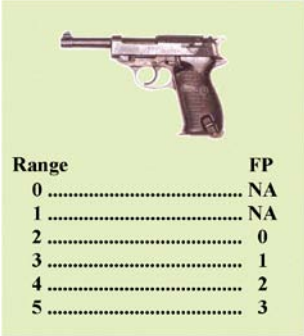

#1 BELLIN CCV: 5/5 SL
Pistol X6

MORALE: 5 PT: 42 KIA: 8

#1 BELLIN

PANIC: 4 CCV: 1/1 KIA: 9
ROUT: OR RNC > 5
Reduced Hand Capacity

#2 RAMPAZZO CCV: 7/4 ASL
Machine Pistol X6

MORALE: 4 PT: 33 KIA: 8

#2 RAMPAZZO

PANIC: 3 CCV: 3/0 KIA: 9
ROUT: OR RNC > 4
Reduced Hand Capacity if SL

#3 GUIDI CCV: 4/3
Light Machine Gun X5-6

MORALE: 3 PT: 50 KIA: 8

#3 GUIDI

PANIC: 2 CCV: 0/-1 KIA: 9
ROUT: OR RNC > 3

#4 RONCHIN CCV: 8/3
Bolt Action Rifle X6

MORALE: 3 PT: 9 KIA: 8

#4 RONCHIN

PANIC: 2 CCV: 4/-1 KIA: 9
ROUT: OR RNC > 3